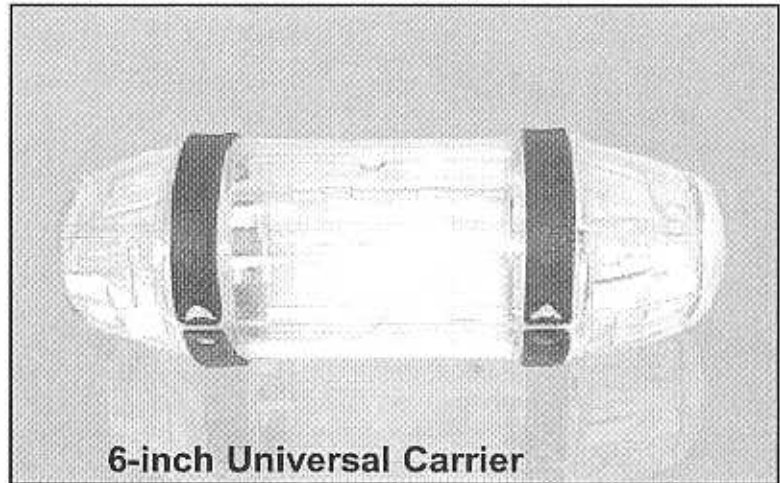

Swisslog Customer Support

6-inch Universal Carrier

The 6-inch Universal Carrier is used to transport a wide variety of vital materials.

When used in conjunction with an additional containment procedure, the Universal Carrier provides a secure environment to send fragile items or other specialized materials. These clear polycarbonate carriers have self-closing latches and side opening design to give the user full access to the carrier. The carriers are bi-directional so they can be loaded into the station in either orientation.

*Swisslog will provide a new carrier if the carrier body breaks under normal use within five years of the date of purchase. Swisslog will at its discretion provide replacement Durabands or a new carrier if the Durabands fail (lose a sufficient number of fibers to impair the lift-off, smooth travel or soft delivery of the carrier) under normal use within five years of the date of purchase. This guarantee does not apply to latches or hinge pins.